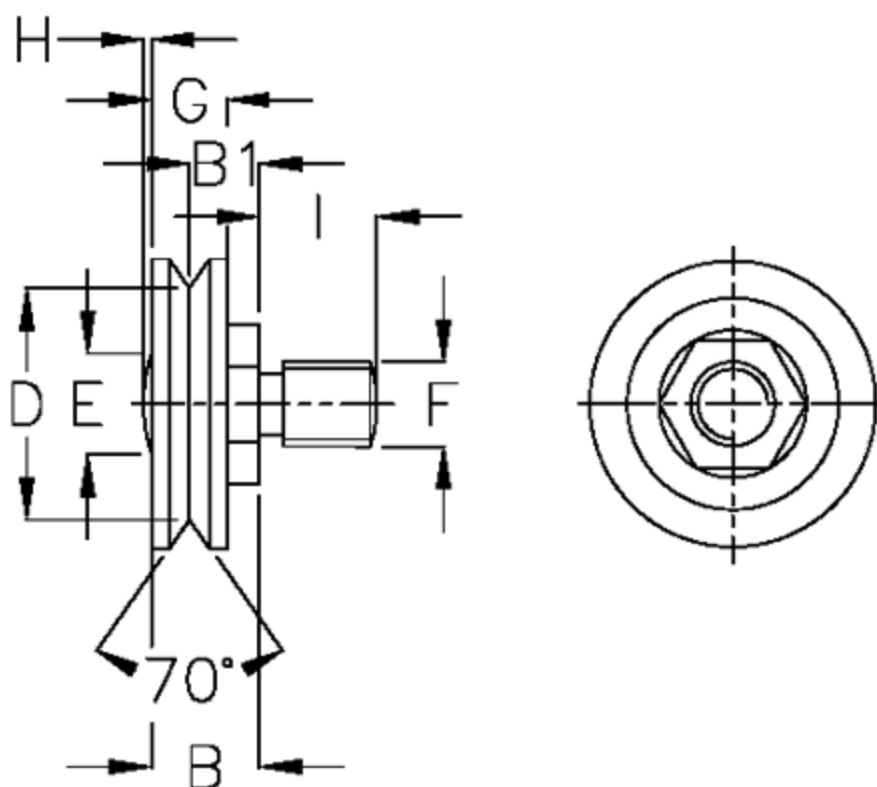

Article number: 0571515265

Description: Hepco GV3 bearing GBHJ 265 CNS  
Slimline for Blind hole Fixing

## Measures

a = 26.5	F	= M8 x 1
B = 11.3	J	= 1.00
B1 = 6.8	K	= 5.0
C = 19	M	= 13
C1 = 13.0	M1	= 17
C2 = 4.9	O	= 8
D = 19.98	P	= 13
E = 10.0	Weight kg/1000	= 0.028